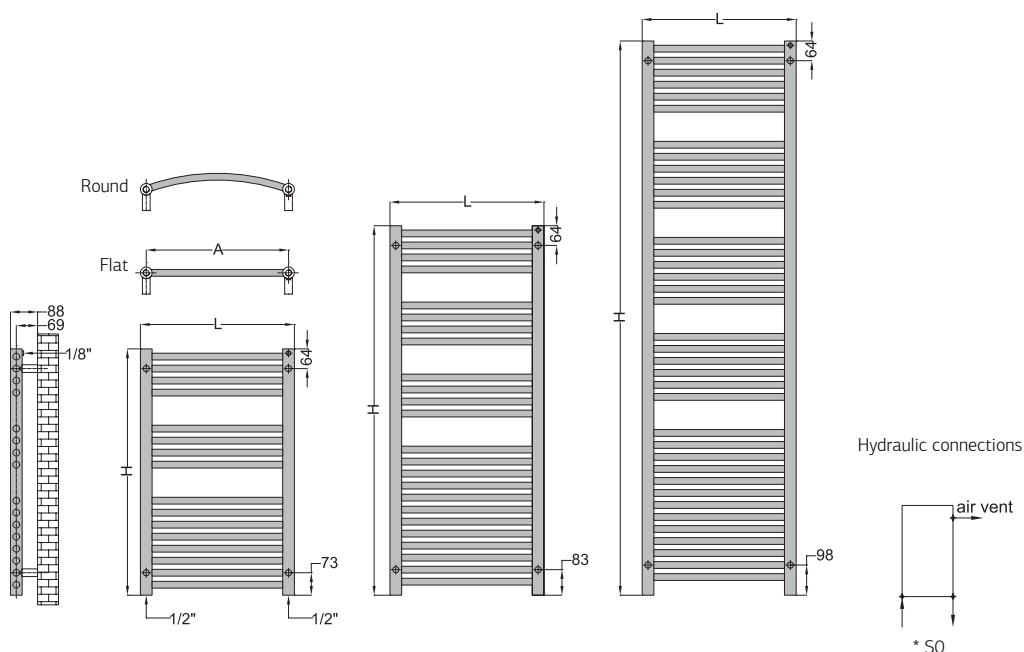

Max. working pressure 7 bar

Max. working temperature 90°C

Mounting kit included: K12 see pag 141

Height (H)	Length (L)	Centres (A)	No el	Weight	Volume	OUTPUT (watt)			
						Δt=30°C	Δt=40°C	Δt=50°C	Δt=60°C
mm	mm	mm	pcs	kg	l	stainless steel	stainless steel	stainless steel	stainless steel
800	450	412	16	5.7	3.2	121	171	231	289
800	500	462	16	6.1	3.5	132	187	253	316
800	600	562	16	6.9	3.9	155	219	296	370
1200	450	412	24	8.4	4.9	181	256	346	433
1200	500	462	24	9.0	5.2	198	280	379	473
1200	600	562	24	10.3	5.9	232	328	443	554
1800	450	412	37	12.7	7.4	277	391	529	661
1800	500	462	37	13.7	7.9	303	428	578	723
1800	600	562	37	15.6	9.0	355	501	678	847

● Putem executa dimensiuni speciale, în urma unei analize tehnice. | We can make custom dimensions, after technical analysis.