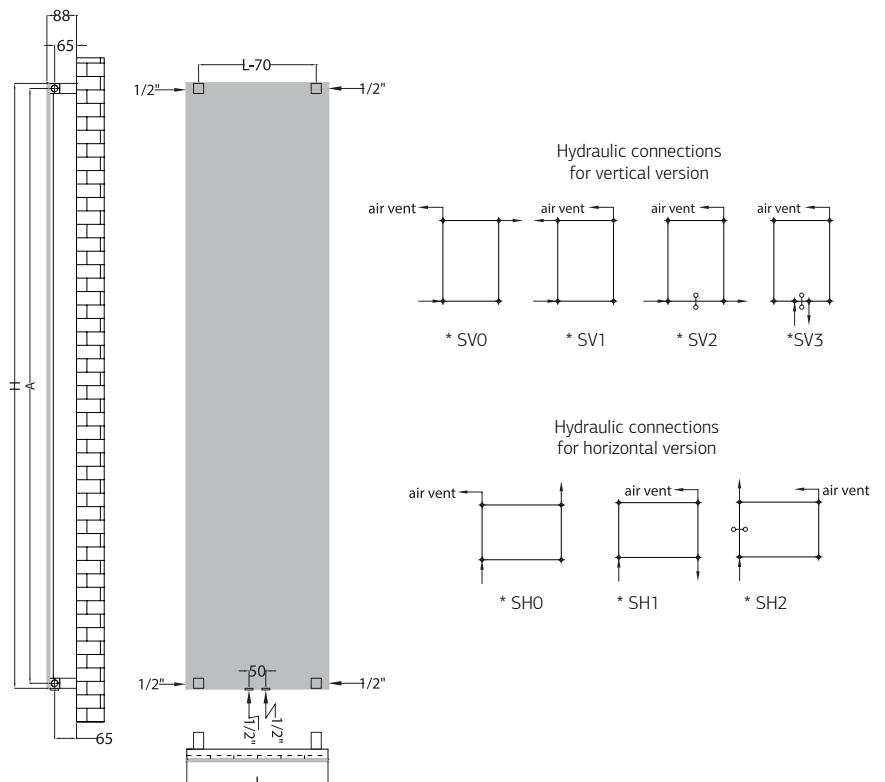

* Atunci când comandați, trebuie să menționați tipul de alimentare de care aveți nevoie./When you order, you must mention the type of connection you require.