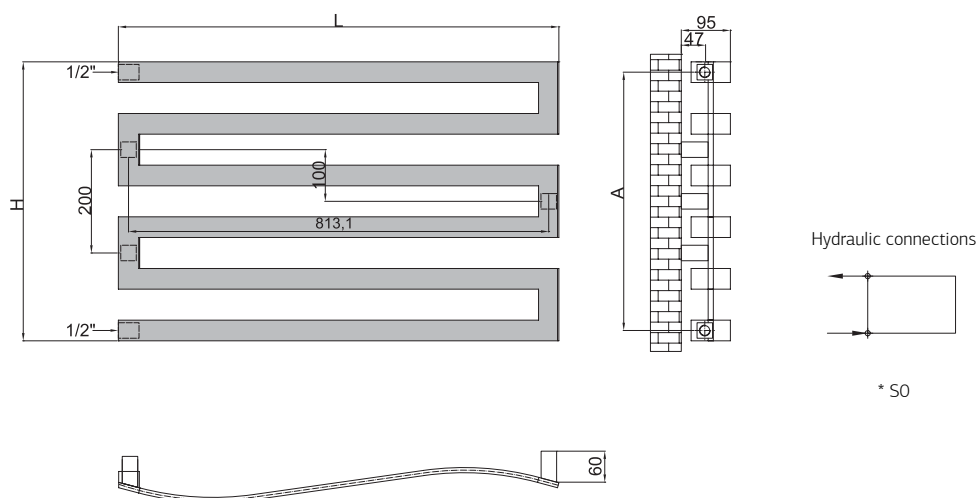

The ultra slim ESSE features flat tubes with a subtle curving profile that flows smoothly, looking perfect in any contemporary setting. With its attractive shape, ESSE can either be used as a supplemental heater or be the sole source of heat for a smaller room.

Max. working pressure 7 bar

Max. working temperature 90° C

Mounting kit included: K25 see pag 141

Height (H)	Length (L)	Centres (A)	No el	Weight	Volume	OUTPUT (watt)							
						Δt=30°C		Δt=40°C		Δt=50°C		Δt=60°C	
mm	mm	mm	pcs	kg	l	ral	chrome	ral	chrome	ral	chrome	ral	chrome
540	850	500	6	6.0	1.4	142	109	201	154	271	208	339	261