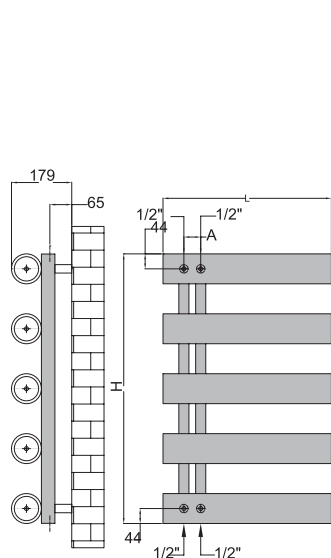

Max. working pressure 7 bar

Max. working temperature 90 °C

Mounting kit included: K03 see pag 141

Height (H)	Length (L)	Centres (A)	No el	Weight	Volume	OUTPUT (watt)								
						Δt=30°C		Δt=40°C		Δt=50°C		Δt=60°C		
mm	mm	mm	pcs	kg	l	ral	stainless steel	ral	stainless steel	ral	stainless steel	ral	stainless steel	Electrical
800	500	50	5	21.3	5.2	411	304	541	401	731	541	914	677	900
1155	500	50	7	30.0	7.4	578	428	760	563	1027	761	1284	951	900
1512	500	50	9	38.6	9.5	744	551	979	725	1323	980	1654	1225	1200