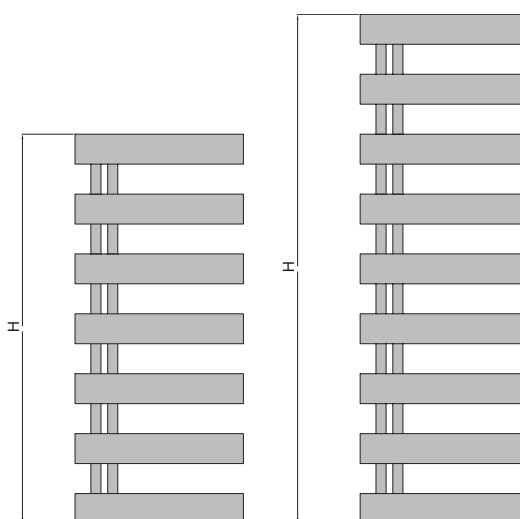

Creating an unique visual effect, ARAMIS features slim columns connected to thick tubular rows which are open at either ends. Available in stylish colours or stainless steel, ARAMIS can be mounted left or right handed.

Max. working pressure 7 bar

Max. working temperature 90 °C

Mounting kit included: K03 see pag 141

Height (H)	Length (L)	Centres (A)	No el	Weight	Volume	OUTPUT (watt)								
						Δt=30°C		Δt=40°C		Δt=50°C		Δt=60°C		
mm	mm	mm	pcs	kg	l	ral	stainless steel	ral	stainless steel	ral	stainless steel	ral	stainless steel	Electrical
800	500	50	5	21.3	5.2	411	304	541	401	731	541	914	677	900
1155	500	50	7	30.0	7.4	578	428	760	563	1027	761	1284	951	900
1512	500	50	9	38.6	9.5	744	551	979	725	1323	980	1654	1225	1200