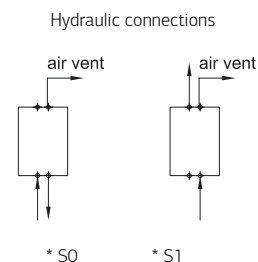

Max. working pressure 7 bar

Max. working temperature 90 °C

Mounting kit included: K03 see pag 141

Height (H)	Length (L)	Centres (A)	No el	Weight	Volume	OUTPUT (watt)								
						Δt=30°C		Δt=40°C		Δt=50°C		Δt=60°C		
mm	mm	mm	pcs	kg	l	ral	stainless steel	ral	stainless steel	ral	stainless steel	ral	stainless steel	Electrical
800	500	50	5	21.3	5.2	411	304	541	401	731	541	914	677	900
1155	500	50	7	30.0	7.4	578	428	760	563	1027	761	1284	951	900
1512	500	50	9	38.6	9.5	744	551	979	725	1323	980	1654	1225	1200