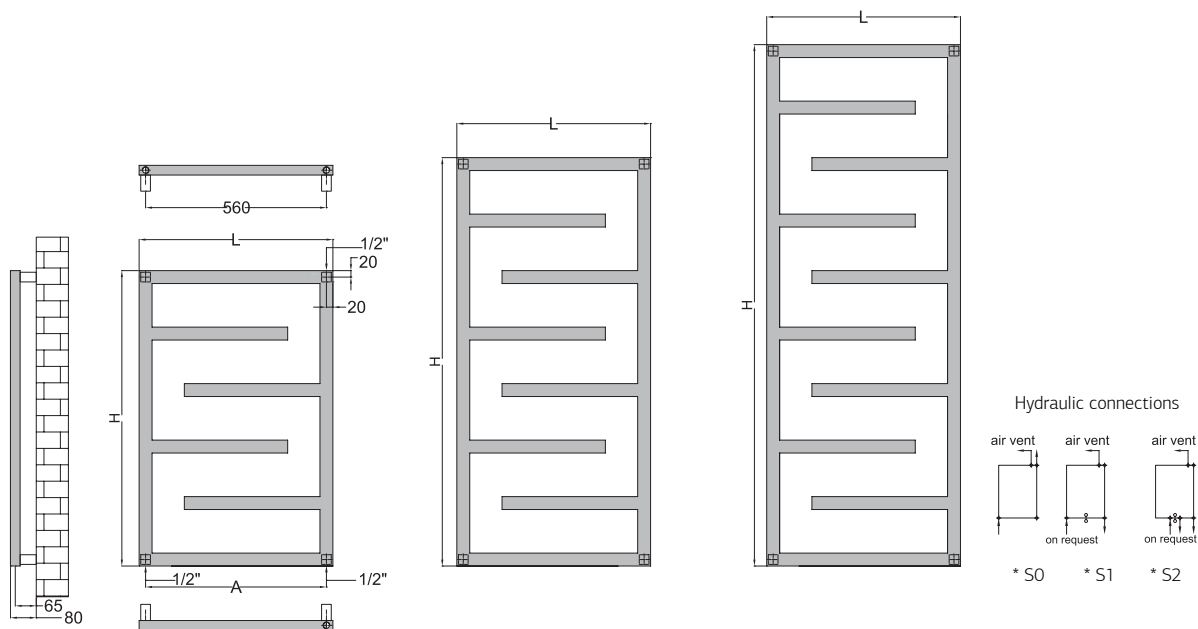

Max. working pressure 7 bar

Max. working temperature 90 °C

Mounting kit included: K06 see pag 141

| Height (H) | Length (L) | Centres (A) | No el | Weight | Volume | OUTPUT (watt) | | | | | | | | | | | |
|------------|------------|-------------|-------|--------|--------|---------------|--------|-----------------|---------|--------|-----------------|---------|--------|-----------------|---------|--------|-----------------|
| | | | | | | Δt=30°C | | | Δt=40°C | | | Δt=50°C | | | Δt=60°C | | |
| mm | mm | mm | pcs | kg | l | ral | chrome | stainless steel | ral | chrome | stainless steel | ral | chrome | stainless steel | ral | chrome | stainless steel |
| 915 | 600 | 560 | 4 | 7.18 | 4.55 | 167 | 128 | 124 | 236 | 181 | 175 | 319 | 245 | 236 | 398 | 306 | 295 |
| 1265 | 600 | 560 | 6 | 9.61 | 6.08 | 223 | 172 | 165 | 315 | 243 | 234 | 426 | 328 | 316 | 533 | 410 | 395 |
| 1615 | 600 | 560 | 8 | 12.04 | 7.62 | 350 | 269 | 259 | 494 | 380 | 366 | 668 | 514 | 495 | 835 | 642 | 618 |