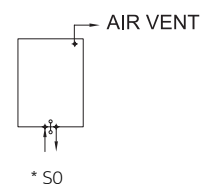

* Atunci când comandați, trebuie să menționați tipul de alimentare de care aveți nevoie./When you order, you must mention the type of connection you require.